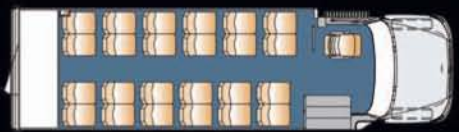

24 Passenger with Rear Luggage Plus Driver