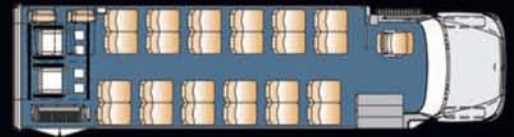

24 Passenger Plus 2 Wheelchair
4 Passenger Foldaway Seats Plus Driver